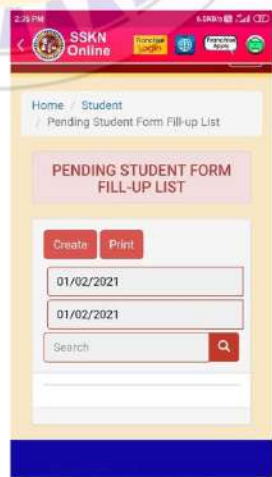

www.swarnachitra.com

Swarnachitra Shilpa Kala Niketan

স্বর্নাচিত্র শিল্পকলা নিকেতন

Total Online Cultural examinations Board

Free software system for franchise

9333376170