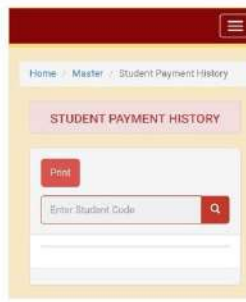

Swarnachitra Shilpa Kala Niketan

Total Online Cultural examinations Board

আমাদের নতুন সফটওয়্যারে আপনি আপনার প্রত্যেকটি স্টুডেন্টের মাইনার হিসাব রাখতে পারবেন।

New additions **ACADEMY SECTION**
Student fees collection software

1 Year Free for new franchise

- New Admission
- Re Admission
- Monthly Fees Collection
- Total report of Fees Collection : Day, week, Month, and year
- Fees Cancellation
- Deu Payment List
- Per batch deu payment list
- Student Payment History

SSKN Online

www.swarnachitra.com