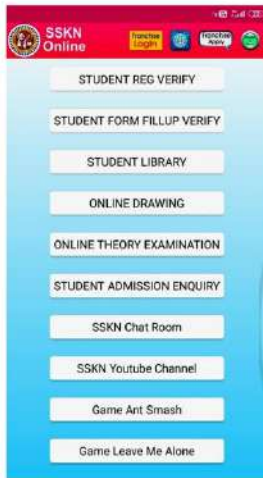

www.swarnachitra.com

Swarnachitra Shilpa Kala Niketan

স্বর্নাচিত্র শিল্পকলা নিকেতন

Total Online Cultural examinations Board

Free software system for franchise

9333376170