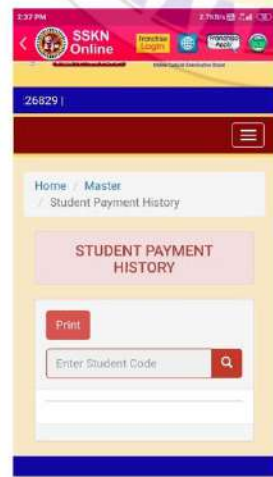

www.swarnachitra.com

Swarnachitra Shilpa Kala Niketan

স্বর্নাচিত্র শিল্পকলা নিকেতন

Total Online Cultural examinations Board

Free software system for franchise

9333376170